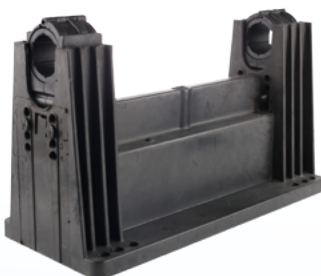

2 Holes Stainless Steel Coupling
D:25.5/28.5mm

2 Holes Cast Iron Coupling
D:25.5/28.5mm

3 Holes Stainless Steel Coupling
D:25.5/28.5mm

3 Holes Cast Iron Coupling
D:25.5/28.5mm

Universal Coupling Joint

Direct Joint

2 IN 1 Plastic Bearing

Roller Plastic Bearing

Size 8 Adjustable Bearing Base with U type

Size 12 Adjustable Bearing Base

Size 15 Bearing Base