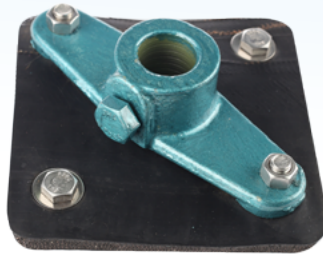

2 Holes Stainless Steel Coupling
D:25.5/28.5mm

2 Holes Cast Iron Coupling
D:25.5/28.5mm

3 Holes Stainless Steel Coupling
D:25.5/28.5mm

3 Holes Cast Iron Coupling
D:25.5/28.5mm

Universal Coupling Joint

Direct Joint

2 IN 1 Plastic Bearing

Roller Plastic Bearing

Size 8 Adjustable Bearing Base with U type

Size 12 Adjustable Bearing Base

Size 15 Bearing Base