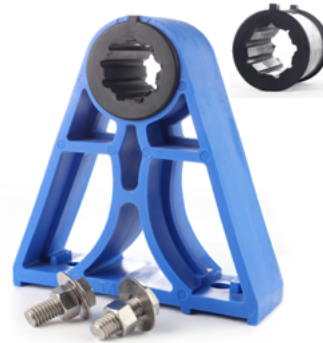

2 Holes Stainless Steel Coupling
D:25.5/28.5mm

2 Holes Cast Iron Coupling
D:25.5/28.5mm

3 Holes Stainless Steel Coupling
D:25.5/28.5mm

3 Holes Cast Iron Coupling
D:25.5/28.5mm

Universal Coupling Joint

Direct Joint

2 IN 1 Plastic Bearing

Roller Plastic Bearing

Size 8 Adjustable Bearing Base with U type

Size 12 Adjustable Bearing Base

Size 15 Bearing Base